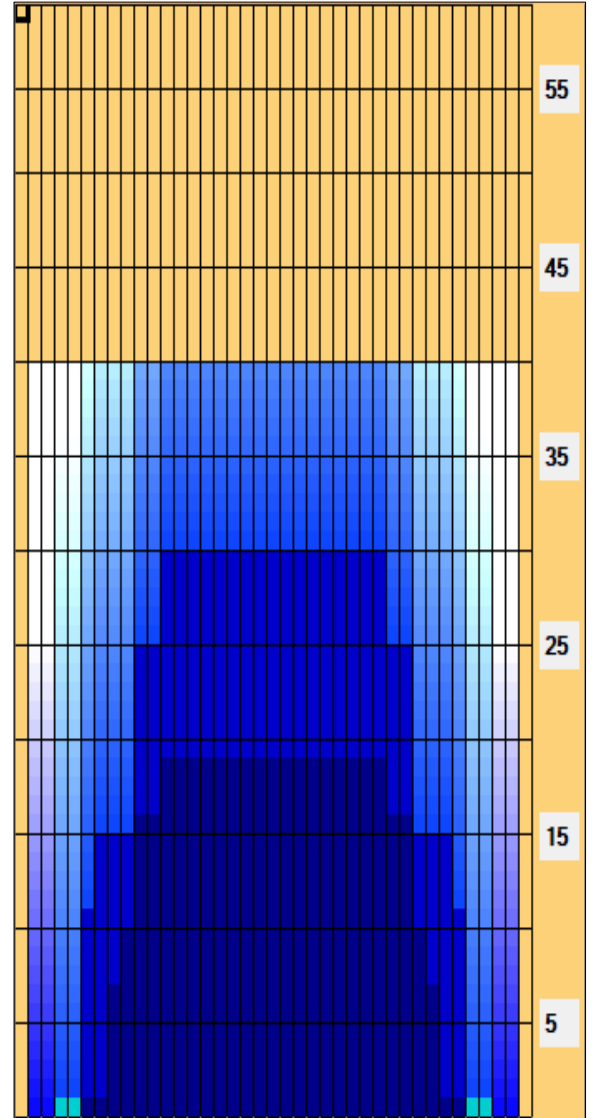

Valtakunnansarjat 2021-2022

Oil Pattern Distance: **40 Feet**
 Forward Oil Total: **7.92 mL**
 Forward Boards Crossed: **198 Boards**

Reverse Brush Drop: **40 Feet**
 Reverse Oil Total: **9.2 mL**
 Reverse Boards Crossed: **230 Boards**

Oil Per Board: **40 uL**
 Volume Oil Total: **17.12 mL**
 Total Boards Crossed: **428 Boards**

| Start | Stop | Loads | Speed | Crossed | Start | End | Feet | T.Oil | |
|-------|------|-------|-------|---------|-------|------|------|-------|------|
| 1 | 4L | 4R | 2 | 14 | 66 | 0.0 | 1.9 | 1.9 | 2640 |
| 2 | 8L | 8R | 2 | 18 | 50 | 1.9 | 7.0 | 5.1 | 2000 |
| 3 | 9L | 9R | 1 | 22 | 23 | 7.0 | 10.1 | 3.1 | 920 |
| 4 | 10L | 10R | 2 | 22 | 42 | 10.1 | 16.3 | 6.2 | 1680 |
| 5 | 12L | 12R | 1 | 26 | 17 | 16.3 | 19.9 | 3.6 | 680 |
| 6 | 2L | 2R | 0 | 30 | 0 | 19.9 | 40.0 | 20.1 | 0 |

Navigation: Forward Reverse More

| Start | Stop | Loads | Speed | Crossed | Start | End | Feet | T.Oil | |
|-------|------|-------|-------|---------|-------|------|------|-------|------|
| 1 | 2L | 2R | 0 | 30 | 0 | 40.0 | 30.0 | -10.0 | 0 |
| 2 | 12L | 12R | 2 | 18 | 34 | 30.0 | 24.9 | -5.1 | 1360 |
| 3 | 10L | 10R | 4 | 18 | 84 | 24.9 | 14.7 | -10.2 | 3360 |
| 4 | 7L | 7R | 2 | 14 | 54 | 14.7 | 10.8 | -3.9 | 2160 |
| 5 | 6L | 6R | 2 | 14 | 58 | 10.8 | 6.9 | -3.9 | 2320 |
| 6 | 2L | 2R | 0 | 14 | 0 | 6.9 | 0.0 | -6.9 | 0 |

Navigation: Forward Reverse More

Conditioner:
Type In or Select One

TransferType:
Type In or Select One

- Forward
- Reverse
- Combined
- Buff

| Item | 3L-7L:18L-18R | 8L-12L:18L-18R | 13L-17L:18L-18R | 18L-18R:17R-13R | 18L-18R:12R-8R | 18L-18R:7R-3R |
|------------------|----------------------|---------------------|---------------------|----------------------|---------------------|----------------------|
| Description | Outside Track:Middle | Middle Track:Middle | Inside Track:Middle | Middle: Inside Track | Middle:Middle Track | Middle:Outside Track |
| Track Zone Ratio | 6.43 | 1.38 | 1 | 1 | 1.38 | 6.43 |