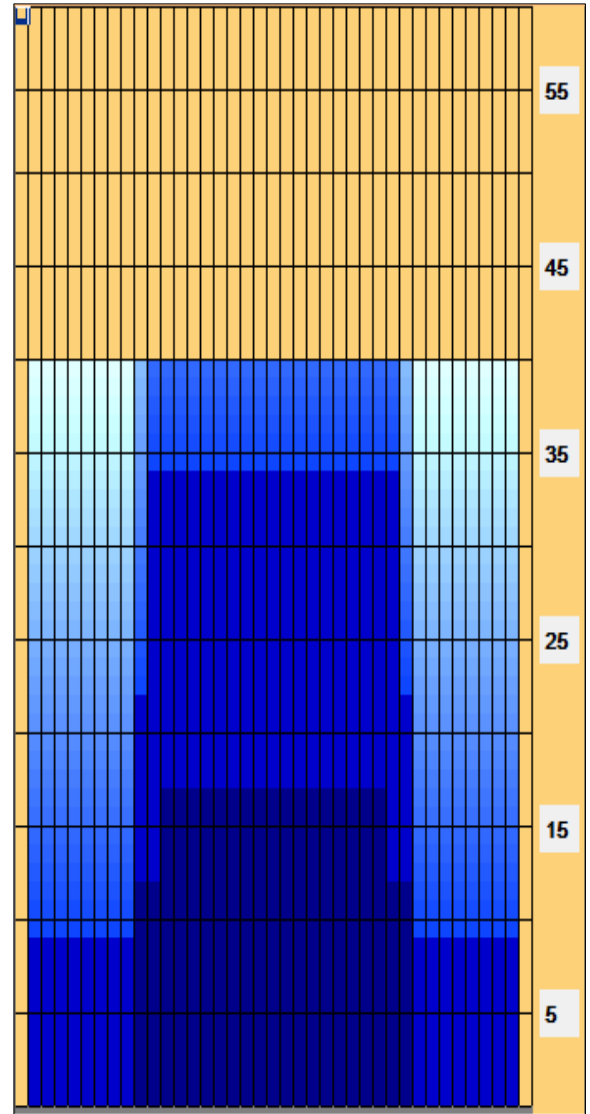

Kegel Recreation Series - WALL STREET - 7240

Oil Pattern Distance:	40 Feet	Reverse Brush Drop:	40 Feet	Oil Per Board:	50 uL
Forward Oil Total:	8.8 mL	Reverse Oil Total:	10.9 mL	Volume Oil Total:	19.7 mL
Forward Boards Crossed:	176 Boards	Reverse Boards Crossed:	218 Boards	Total Boards Crossed:	394 Boards

	Start	Stop	Loads	Speed	Crossed	Start	End	Feet	T.Oil
1	2L	2R	1	18	37	0.0	0.0	0.0	1850
2	10L	10R	3	18	63	0.0	7.6	7.6	3150
3	10L	10R	2	18	42	7.6	12.7	5.1	2100
4	12L	12R	2	18	34	12.7	17.8	5.1	1700
5	2L	2R	0	18	0	17.8	24.0	6.2	0
6	2L	2R	0	22	0	24.0	32.0	8.0	0
7	2L	2R	0	30	0	32.0	40.0	8.0	0

Conditioner:
Type In or Select One

TransferType:
Type In or Select One

Forward

Reverse

Combined

Buff

	Start	Stop	Loads	Speed	Crossed	Start	End	Feet	T.Oil
1	2L	2R	0	30	0	40.0	34.0	-6.0	0
2	11L	11R	4	22	76	34.0	21.6	-12.4	3800
3	10L	10R	5	18	105	21.6	8.9	-12.7	5250
4	2L	2R	1	14	37	8.9	7.0	-1.9	1850
5	2L	2R	0	14	0	7.0	0.0	-7.0	0

WALL STREET - 7240 Unlike WALL STREET of today, this 40 foot pattern yields no surprises and is defined heavily at the 10th board. To be successful on the WALL STREET, we advise you to place your position near the big dot and bowl over the second arrow so your scores will flourish!